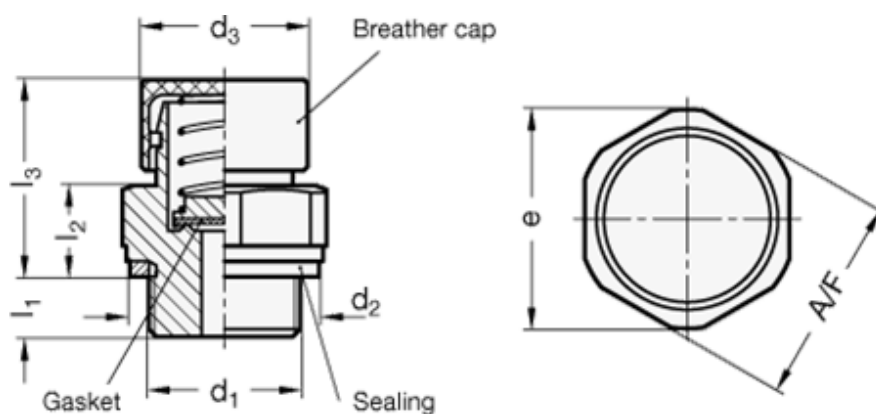

# Data Sheet

Article number: 20881G14200MSM  
Description: E+G  
Breather valve, - G 1/4"

## Measures

A/F	= 22
d2	= 20
d3	= 22
e	= 23.5
l1	= 8.5
l2	= 11.5
l3	= 26.5
Thread d1	= G 1/4"