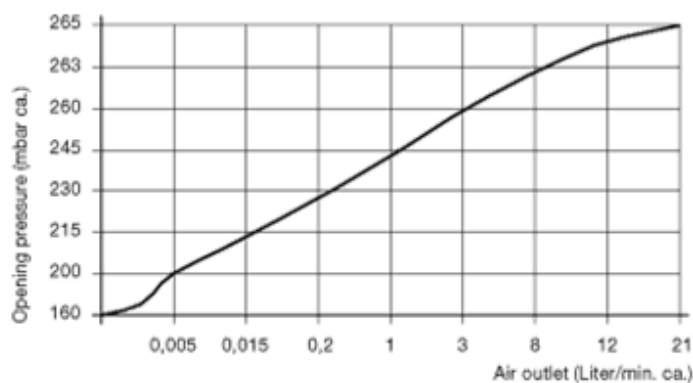

# Data Sheet

Article number: 20881G14200MSM  
Description: E+G  
Breather valve, - G 1/4"

## Measures

A/F	= 22
d2	= 20
d3	= 22
e	= 23.5
l1	= 8.5
l2	= 11.5
l3	= 26.5
Thread d1	= G 1/4"